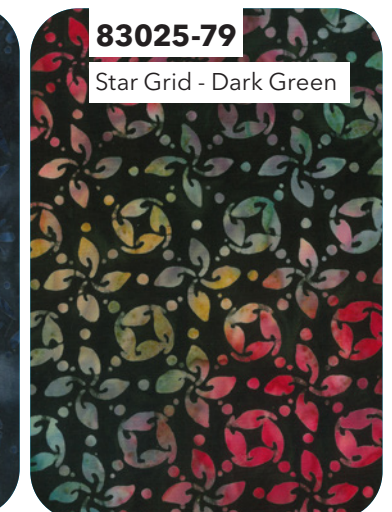

Snowflakes - Midnight

81000-125

81600-25

83021-70

Snowflakes - Pear

83022-48

Wrapping Paper - Denim

83022-25

Wrapping Paper - Dark Red

81000-636

81300-78

83024-71

Leave and Berries - Lime Light

83023-71

Trees - Lime light

83023-49

Trees - Midnight

83025-79

Star Grid - Dark Green

Deck the Halls | Entire Collection 19 pcs, 2 colorways
 Shipping June 2023 | Order by January 23 2023 | Scale approx. 37%
 September 2022 Release

Deck the Halls

Red, Gold & Green

E S S E N T I A L S

83020-55

Folk Art Floral - Ginger

83021-99

Snowflakes - Black

81000-150

81000-535